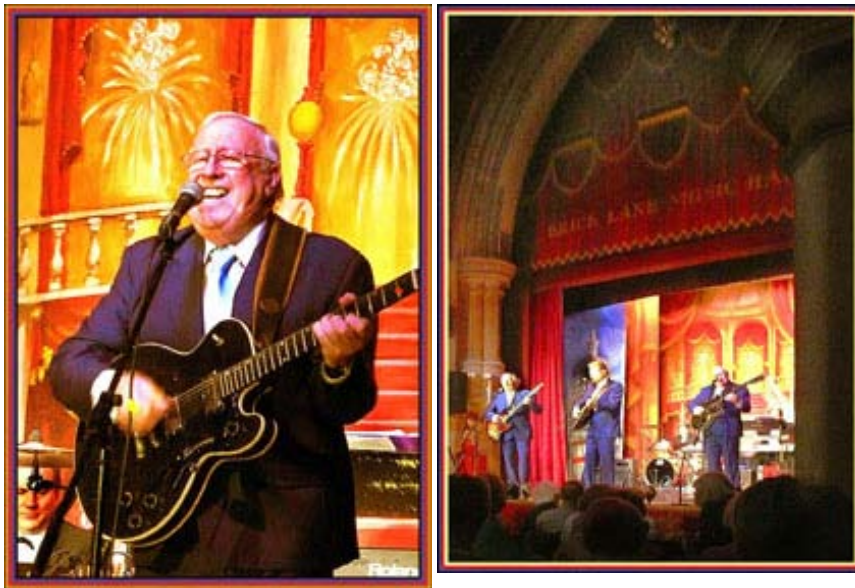

Going to Church.

There were murals of times past.

The mural on the wall outside.

The Brick Lane of the past.

An interior wall mural.

Artists of the past

The warm up session - the stage complete with comedian.

Inside we were packed in tight.

The entertainment was very good.

The Batchelors on stage.

During the interval, fresh cut sandwiches and selection of cakes with tea or coffee were served to the tables.

Goodies at the interval.